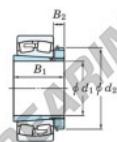

Bearing No.	Boundary dimensions (mm)				Basic load ratings (kN)		Limiting speeds (min ⁻¹)	
	d1	d2	B	r (mm)	C0	C0*	Grease lub.	Oil lub.
22234RHAK-H3134	150	310	86	4	1260	1490	1100	1500

CARATTERISTICHE DEL PRODOTTO