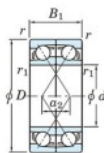

Cuscinetti a sfera fila unica 7072-DF-FY-JTEKT - 7072-DF-FY-JTEKT

<https://www.123cuscinetti.ch/cuscinetti-supporti/cuscinetti-sfera/fila-unica/7072-df-fy-jtekt>

Boundary dimensions

Wider ball bearings Face to face (DF)

Bearing No.	Boundary dimensions(mm)					Basic load ratings(kN)		Fatigue	load	factor	Limiting
	d	D	B	r1(min)	r1(max)	C0	C0R	limit(kN)	f0	Grease lub.	speeds(min-1)
7072DF FY	360	540	164	5	-	1050	1830	44.5	-	-	800