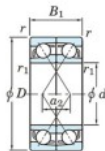

Cuscinetti a sfera fila unica 7326-BDF-FY-JTEKT - 7326-BDF-FY-JTEKT

<https://www.123cuscinetti.ch/cuscinetti-supporti/cuscinetti-sfera/fila-unica/7326-bdf-fy-jtekt>

Boundary dimensions

Single row bearings Face to face (FF)

Bearing No.	Boundary dimensions (mm)					Basic load ratings (kN)		Fatigue load factor		Limiting speeds (min-1)
	d	D	B	r1 (min)	r2 (min)	Cr	Cor	Cu	f0	Grease lub.
7326BDF FY	130	280	116	4	-	507	536	19.4	-	1600