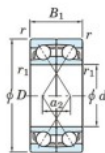

Cuscinetti a sfera fila unica 7024-DF-FY-JTEKT - 7024-DF-FY-JTEKT

<https://www.123cuscinetti.ch/cuscinetti-supporti/cuscinetti-sfera/fila-unica/7024-df-fy-jtekt>

Boundary dimensions

Single row bearings Face to face (DF)

Bearing No.	Boundary dimensions (mm)					Basic load ratings (kN)		Fatigue load factor		Limiting speeds (min-1) Grease lub.
	d	D	B	r (min)	r1 (min)	Cr	Cor	Cu	f0	
7024DF FY	120	180	56	2	-	196	206	9	-	3100