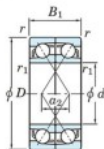

## Cuscinetti a sfera fila unica 7220-DF-FY-JTEKT - 7220-DF-FY-JTEKT

<https://www.123cuscinetti.ch/cuscinetti-supporti/cuscinetti-sfera/fila-unica/7220-df-fy-jtekt>

Boundary dimensions

Profile of Bearings Face to face (DF)

Bearing No.	Boundary dimensions (mm)					Basic load ratings (kN)		Fatigue load limit (kN)		Limiting speeds (min-1) Grease lub.
	d	D	B	r1 (min)	r1 (max)	Cr	C0r	Cu	f0	
7220DF FY	100	180	68	2.1	-	279	235	12.2	-	3300