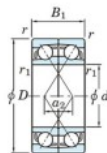

Cuscinetti a sfera fila unica 7318-DF-FY-JTEKT - 7318-DF-FY-JTEKT

<https://www.123cuscinetti.ch/cuscinetti-supporti/cuscinetti-sfera/fila-unica/7318-df-fy-jtekt>

Boundary dimensions

Single ball bearings Face to face (DF)

| Bearing No. | Boundary dimensions(mm) | | | | | Basic load ratings(kN) | | Fatigue load factor | Limiting speeds(min-1) |
|-------------|-------------------------|-----|----|--------|---------|------------------------|-----|---------------------|------------------------|
| | d | D | B | r (mm) | r1 (mm) | Cr | Cor | f0 | Grease lub. |
| 7318DF FY | 90 | 190 | 86 | 3 | - | 327 | 270 | 11.8 | 3300 |