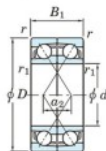

Cuscinetti a sfera fila unica 7317-DF-FY-JTEKT - 7317-DF-FY-JTEKT

<https://www.123cuscinetti.ch/cuscinetti-supporti/cuscinetti-sfera/fila-unica/7317-df-fy-jtekt>

Boundary dimensions

Angular contact bearings Face to face (DF)

Bearing No.	Boundary dimensions (mm)					Basic load ratings (kN)		Fatigue load limit (kN)		Factor	Limiting speeds (min-1)
	d	D	B	r1 (min)	r2 (min)	Cr	Cor	C0	Grease lub.		
7317DF FY	85	180	82	3	-	304	243	14.6	-	-	3500