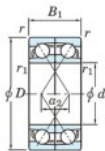

Cuscinetti a sfera fila unica 7016-DF-FY-JTEKT - 7016-DF-FY-JTEKT

<https://www.123cuscinetti.ch/cuscinetti-supporti/cuscinetti-sfera/fila-unica/7016-df-fy-jtekt>

Boundary dimensions

Angular ball bearings Face to face (DF)

Bearing No.	Boundary dimensions(mm)					Basic load ratings(kN)		Fatigue load limit(kN) C_u	factor f₀	Limiting speeds(min-1) Grease lub.
	d	D	B	r (mm)	r1 (mm)	C_r	C_{0r}			
7016DF FY	80	125	44	1.1	-	108	101	5.5	-	4600

CARATTERISTICHE DEL PRODOTTO

Marchio	JTEKT
N° Ean13	3616060652423
Diametro interno	80 mm
Diametro esterno	125 mm
Spessore	44 mm
Velocità limite	4600 rpm
Carico dinamico	108 kN
Carico statico	101 kN
Imballaggio	1

contatto@123cuscinetti.ch

CRT4 de Lesquin 60 Rue Du Haut De Sainghin 59273 Fretin FRANCE