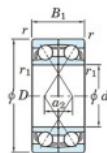

Cuscinetti a sfera fila unica 7312-DF-FY-JTEKT - 7312-DF-FY-JTEKT

<https://www.123cuscinetti.ch/cuscinetti-supporti/cuscinetti-sfera/fila-unica/7312-df-fy-jtekt>

Boundary dimensions

Single row bearings Face to face (DF)

Bearing No.	Boundary dimensions (mm)					Basic load ratings (kN)		Fatigue load factor		Limiting speeds (min-1)
	d	D	B	r1 (min)	r2 (min)	C_r	C_{0r}	f₀	Grease lub.	
7312DF FY	60	130	62	2.1	-	188	131	9.15	-	5000

CARATTERISTICHE DEL PRODOTTO

Marchio	JTEKT
N° Ean13	3616060651907
Diametro interno	60 mm
Diametro esterno	130 mm
Spessore	62 mm
Velocità limite	5000 rpm
Carico dinamico	188 kN
Carico statico	131 kN
Imballaggio	1

contatto@123cuscinetti.ch

CRT4 de Lesquin 60 Rue Du Haut De Sainghin 59273 Fretin FRANCE