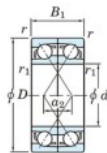

Cuscinetti a sfera fila unica 7411-BDF-FY-JTEKT - 7411-BDF-FY-JTEKT

<https://www.123cuscinetti.ch/cuscinetti-supporti/cuscinetti-sfera/fila-unica/7411-bdf-fy-jtekt>

Boundary dimensions

Single row bearings Face to face (FF)

Bearing No.	Boundary dimensions (mm)					Basic load ratings (kN)		Fatigue load factor		Limiting speeds (min ⁻¹)
	d	D	B	r (min)	r1 (min)	Cr	Cor	Cu	f0	Grease lub.
7411BDF FY	55	140	66	2.1	-	224	153	11	-	3000