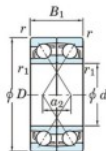

Cuscinetti a sfera fila unica 7307-CDF-FY-JTEKT - 7307-CDF-FY-JTEKT

<https://www.123cuscinetti.ch/cuscinetti-supporti/cuscinetti-sfera/fila-unica/7307-cdf-fy-jtekt>

Boundary dimensions

Regular ball bearings Face to face (FF)

Bearing No.	Boundary dimensions (mm)					Basic load ratings (kN)		Fatigue load factor		Limiting speeds (min ⁻¹)
	d	D	B	r (min)	r1 (min)	Cr	Cor	f0	f0	Grease lub.
7307CDF FY	35	80	42	1.5	-	77	47.2	3.5	13.4	11000