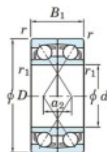

Cuscinetti a sfera fila unica 7901-CDF-FY-JTEKT - 7901-CDF-FY-JTEKT

<https://www.123cuscinetti.ch/cuscinetti-supporti/cuscinetti-sfera/fila-unica/7901-cdf-fy-jtekt>

Boundary dimensions

#Single ball bearings Face to face (DF)

Bearing No.	Boundary dimensions (mm)					Basic load ratings (kN)		Fatigue load factor		Limiting speeds (min ⁻¹)
	d	D	B	r (mm)	r1 (mm)	C _r	C _{0r}	C _u	f ₀	Grease lub.
7901CDF FY	12	24	12	0.3	-	6.45	3.45	0.14	14.7	37000