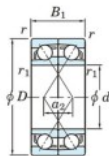

Cuscinetti a sfera fila unica 7310-DF-JTEKT - 7310-DF-JTEKT

<https://www.123cuscinetti.ch/cuscinetti-supporti/cuscinetti-sfera/fila-unica/7310-df-jtekt>

Boundary dimensions

Angular ball bearings Face to face (DF)

Bearing No.	Boundary dimensions(mm)						Basic load ratings(kN)		Fatigue load factor		Limiting speeds(min-1)
	d	D	B	b	r1	r2	Cr	C0r	f0	Grease lub.	
7310DF	50	110	54	2	1	151	105	7.35	-	4600	

CARATTERISTICHE DEL PRODOTTO

Marchio	JTEKT
N° Ean13	4549250295362
Diametro interno	50 mm
Diametro esterno	110 mm
Spessore	54 mm
Velocità limite	4600 rpm
Carico dinamico	151 kN
Carico statico	105 kN
Imballaggio	1

contatto@123cuscinetti.ch

CRT4 de Lesquin 60 Rue Du Haut De Sainghin 59273 Fretin FRANCE