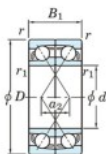

Cuscinetti a sfera fila unica 7407-DF-JTEKT - 7407-DF-JTEKT

<https://www.123cuscinetti.ch/cuscinetti-supporti/cuscinetti-sfera/fila-unica/7407-df-jtekt>

Boundary dimensions

Single ball bearings Face to face (DF)

Bearing No.	Boundary dimensions(mm)						Basic load ratings(kN)			Fatigue load factor		Limiting speeds(min-1)
	d	D	B	r (min)	r1 (min)	r2 (min)	Cr	Co	CU	f0	Grease lub	
7407DF	35	100	50	1.5	1		132	82.1	6.35	-	4000	