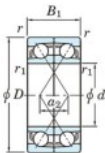

Cuscinetti a sfera fila unica 7206-CDF-JTEKT - 7206-CDF-JTEKT

<https://www.123cuscinetti.ch/cuscinetti-supporti/cuscinetti-sfera/fila-unica/7206-cdf-jtekt>

Boundary dimensions

40988 ball bearings Face to face (DF)

Bearing No.	Boundary dimensions(mm)						Basic load ratings(kN)		Fatigue load limit(kN)		Limiting speeds(min-1) Grease Lub.
	d	D	B	r (min)	r1 (min)	Cr	Cor	C0	f0		
7206CDF	30	62	32	1	0.6	49.4	32	2.2	14	11000	

CARATTERISTICHE DEL PRODOTTO

Marchio	JTEKT
N° Ean13	3616060649645
Diametro interno	30 mm
Diametro esterno	62 mm
Spessore	32 mm
Velocità limite	11000 rpm
Carico dinamico	49.4 kN
Carico statico	32 kN
Imballaggio	1

contatto@123cuscinetti.ch

CRT4 de Lesquin 60 Rue Du Haut De Sainghin 59273 Fretin FRANCE