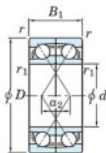

Cuscinetti a sfera fila unica 7405-DF-JTEKT - 7405-DF-JTEKT

<https://www.123cuscinetti.ch/cuscinetti-supporti/cuscinetti-sfera/fila-unica/7405-df-jtekt>

Boundary dimensions

Angular ball bearings Face to face (DF)

Bearing No.	Boundary dimensions(mm)					Basic load ratings(kN)		Fatigue load factor		Limiting speeds(min-1)
	d	D	B	r1(mm)	r2(mm)	Cr	Cor	f0	f0	Grease lub.
7405DF	25	80	42	1.5	1	86.6	51.5	4	-	5100

CARATTERISTICHE DEL PRODOTTO

Marchio	JTEKT
N° Ean13	3616060649614
Diametro interno	25 mm
Diametro esterno	80 mm
Spessore	42 mm
Velocità limite	5100 rpm
Carico dinamico	86.6 kN
Carico statico	51.5 kN
Imballaggio	1

contatto@123cuscinetti.ch

CRT4 de Lesquin 60 Rue Du Haut De Sainghin 59273 Fretin FRANCE