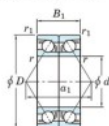

Cuscinetti a sfera fila unica 7211-DB-FY-JTEKT - 7211-DB-FY-JTEKT

<https://www.123cuscinetti.ch/cuscinetti-supporti/cuscinetti-sfera/fila-unica/7211-db-fy-jtekt>

Boundary dimensions

Bearing No.	Boundary dimensions(mm)					Basic load ratings(kN)		Fatigue load limit(kN)	factor	Limiting speeds(min-1)
	d	D	B	r1(r2)	r3(r4)	Cr	C0r			
7211DB FY	55	100	42	1.5	1	98.9	74.2	4.6	-	6100

CARATTERISTICHE DEL PRODOTTO

Marchio	JTEKT
N° Ean13	3616060646446
Diametro interno	55 mm
Diametro esterno	100 mm
Spessore	42 mm
Velocità limite	6100 rpm
Carico dinamico	98.9 kN
Carico statico	74.2 kN
Imballaggio	1

contatto@123cuscinetti.ch

CRT4 de Lesquin 60 Rue Du Haut De Sainghin 59273 Fretin FRANCE