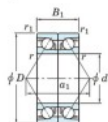

Cuscinetti a sfera fila unica 7312-DB-JTEKT - 7312-DB-JTEKT

<https://www.123cuscinetti.ch/cuscinetti-supporti/cuscinetti-sfera/fila-unica/7312-db-jtekt>

Boundary dimensions

Bearing No.	Boundary dimensions (mm)					Basic load ratings (kN)		Fatigue load factor	Limiting speeds (min-1)
	d	D	B	r1 (mm)	r2 (mm)	C_r	C_{0r}		
7312DB	60	130	62	2.1	1.1	199	143	10	4000

CARATTERISTICHE DEL PRODOTTO

Marchio	JTEKT
N° Ean13	4549250200991
Diametro interno	60 mm
Diametro esterno	130 mm
Spessore	62 mm
Velocità limite	4000 rpm
Carico dinamico	199 kN
Carico statico	143 kN
Imballaggio	1

contatto@123cuscinetti.ch

CRT4 de Lesquin 60 Rue Du Haut De Sainghin 59273 Fretin FRANCE