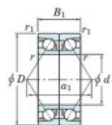

Cuscinetti a sfera fila unica 7201-CDB-JTEKT - 7201-CDB-JTEKT

<https://www.123cuscinetti.ch/cuscinetti-supporti/cuscinetti-sfera/fila-unica/7201-cdb-jtekt>

Boundary dimensions

Bearing No.	Boundary dimensions (mm)					Basic load ratings (kN)		Fatigue load factor	Limiting speeds (min-1)
	d	D	B	r1 (mm)	r2 (mm)	C_r	C_{0r}		
7201CDB	12	32	20	0.6	0.3	17.2	8.55	0.67	24000

CARATTERISTICHE DEL PRODOTTO

Marchio	JTEKT
N° Ean13	3616060644190
Diametro interno	12 mm
Diametro esterno	32 mm
Spessore	20 mm
Velocità limite	24000 rpm
Carico dinamico	17.2 kN
Carico statico	8.55 kN
Imballaggio	1

contatto@123cuscinetti.ch

CRT4 de Lesquin 60 Rue Du Haut De Sainghin 59273 Fretin FRANCE