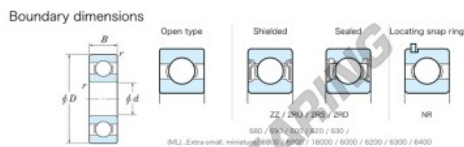

Cuscinetti a sfera fila unica 685-JTEKT - 685-JTEKT

<https://www.123cuscinetti.ch/cuscinetti-supporti/cuscinetti-sfera/fila-unica/685-jtekt>

Extra small | Standard open type

Bearing No.	Boundary dimensions (mm)				Basic load ratings (kN)		Fatigue load factor	Limiting speeds (min-1)
	d	D	B	r (mm)	C _r	C _{0r}		
685	5	11	3	0.15	0.89	0.28	7	12.8 Grease lub.