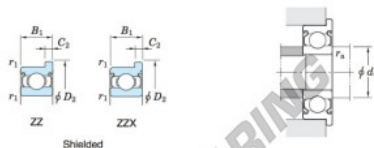

Boundary dimensions (mm)				Basic load ratings (kN)			Factor	Limiting speeds (min <sup>-1</sup> )		Bearing No.	
d	D	B	B <sub>1</sub>	r <sup>1</sup> <sub>min.</sub>	r <sup>1</sup> <sub>max.</sub>	C <sub>10</sub>		C <sub>90</sub>	f <sub>0</sub>		Grease lub. (ZZ, ZX)
5	9	2.5	3	0.1	0.08	0.43	0.17	14.6	57 000	67 000	Open

	Dimensions of flange (mm)				Mounting dimensions (mm)		Refer. 3 Mass (g)
	D <sub>1</sub>	D <sub>2</sub>	C <sub>1</sub>	C <sub>2</sub>	d <sub>4</sub> <sub>min.</sub>	r <sub>a</sub> <sub>max.</sub>	
Shielded							
WMLF5009 ZZX	10.2	10.2	0.6	0.6	5.8	0.08	0.6