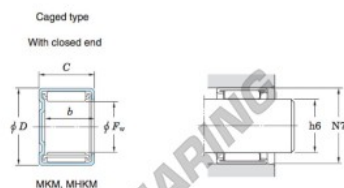

Cuscinetti a rullini 20MKM2616-JTEKT - 20MKM2616-JTEKT

<https://www.123cuscinetti.ch/cuscinetti-supporti/cuscinetti-rullini/rullini/20mkm2616-jtekt>

Drawn cup needle roller bearings 

| Boundary dimensions (mm) | | | | Basic load ratings (kN) | | Limiting speeds (min ⁻¹) | | Bearing No. ²⁾ | |
|--------------------------|-----|-----|-------------|-------------------------|----------|--------------------------------------|--|------------------------------|------------------|
| F_w | D | C | b min. | C_r | C_{0r} | Oil lub. | | Caged type With open ends | With closed end |
| 20 | 26 | 16 | 13.3 | 12.4 | 20.3 | 18 000 | | | 20MKM2616 |

| Full complement type | | Recommended dimensions (mm) | | | | (Refer.) Mass (g) | |
|----------------------|-----------------|-----------------------------|--------|--------------------------------|--------|-------------------|-----------------|
| With open ends | With closed end | Shaft dia. (d6) min. | max. | Housing bore dia. (N7) min. | max. | With open ends | With closed end |
| — | — | 19.987 | 20.000 | 25.972 | 25.993 | 19 | 21 |

CARATTERISTICHE DEL PRODOTTO

| | |
|------------------|---------------|
| Marchio | JTEKT |
| N° Ean13 | 3663952470856 |
| Diametro interno | 20 mm |
| Diametro esterno | 26 mm |
| Spessore | 16 mm |
| Peso | 21 g |
| Imballaggio | 1 |