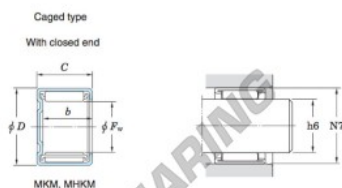

Cuscinetti a rullini MKM162414U-JTEKT - MKM162414U-JTEKT

<https://www.123cuscinetti.ch/cuscinetti-supporti/cuscinetti-rullini/rullini/mkm162414u-jtekt>

Drawn cup needle roller bearings

Boundary dimensions (mm)			Basic load ratings (kN)		Limiting speeds (min⁻¹)		Bearing No. ²⁾		
F_w	D	C	b min.	C₀	C_{0r}	Oil lub.	Caged type		
								With open ends	With closed end
16	24.15	14	12.6	8.45	9.05	12 000 ¹⁾	MKM162414U		

Full complement type		Recommended dimensions (mm)				(Refer.) Mass (g)	
With open ends	With closed end	Shaft dia. (d6) min.	max.	Housing bore dia. (N7) min.	max.	With open ends	With closed end
—	—	15.989	16.000	24.122	24.143	—	19

CARATTERISTICHE DEL PRODOTTO

Marchio	JTEKT
N° Ean13	3663952470382
Diametro interno	16 mm
Diametro esterno	24.15 mm
Spessore	14 mm
Peso	19 g
Imballaggio	1

contatto@123cuscinetti.ch

CRT4 de Lesquin 60 Rue Du Haut De Sainghin 59273 Fretin FRANCE