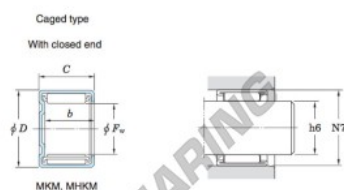

Cuscinetti a rullini 12MKM1810-JTEKT - 12MKM1810-JTEKT

<https://www.123cuscinetti.ch/cuscinetti-supporti/cuscinetti-rullini/rullini/12mkm1810-jtekt>

Drawn cup needle roller bearings Koyo

| Boundary dimensions (mm) | | | | Basic load ratings (kN) | | Limiting speeds (min ⁻¹) | Bearing No. ²⁾ |
|--------------------------|-----|-----|-------------|-------------------------|----------|--------------------------------------|---|
| F_w | D | C | b min. | C_{10} | C_{50} | Oil lub. | Caged type With open ends With closed end |
| 12 | 18 | 10 | 8.4 | 4.80 | 4.80 | 27 000 | 12MKM1810 |

| Full complement type | | | | Recommended dimensions (mm) | | | | Refer. Mass (g) | |
|----------------------|---|-----------------|---|---------------------------------|--------|--|--------|-----------------|-----------------|
| With open ends | | With closed end | | Shaft dia. (H6) min. max. | | Housing bore dia. (N7) min. max. | | With open ends | With closed end |
| — | — | — | — | 11.989 | 12.000 | 17.977 | 17.995 | 7.2 | 8.2 |

CARATTERISTICHE DEL PRODOTTO

| | |
|------------------|---------------|
| Marchio | JTEKT |
| N° Ean13 | 3663952469676 |
| Diametro interno | 12 mm |
| Diametro esterno | 18 mm |
| Spessore | 10 mm |
| Peso | 8.2 g |
| Imballaggio | 1 |