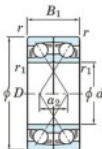

Cuscinetti a sfera fila unica 7024-CDF-FY-JTEKT - 7024-CDF-FY-KOYO

<https://www.123cuscinetti.ch/cuscinetti-supporti/cuscinetti-sfera/fila-unica/7024-cdf-fy-koyo>

Boundary dimensions

Angular ball bearings Face to face (DF)

Bearing No.	Boundary dimensions(mm)					Basic load ratings(kN)		Fatigue load limit(kN)	factor	Limiting speeds(min-1)
	d	D	B	r1(min)	r1(max)	Cr	C0r			
7024CDF FY	120	180	56	2	-	216	226	10.2	16	4300

CARATTERISTICHE DEL PRODOTTO