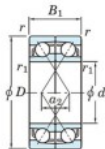

Cuscinetti a sfera fila unica 7216-BDF-FY-JTEKT - 7216-BDF-FY-KOYO

<https://www.123cuscinetti.ch/cuscinetti-supporti/cuscinetti-sfera/fila-unica/7216-bdf-fy-koyo>

Boundary dimensions

Original ball bearings Face to face (DF)

Bearing No.	Boundary dimensions(mm)					Basic load ratings(kN)		Fatigue load factor		Limiting speeds(min-1)
	d	D	B	r1(mm)	r1(mm)	C0	C0R	C0r	f0	Grease lub.
7216BDF FY	80	140	52	2	-	157	130	7.15	-	3200

CARATTERISTICHE DEL PRODOTTO