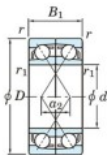

Cuscinetti a sfera fila unica 7206-BDF-JTEKT - 7206-BDF-KOYO

<https://www.123cuscinetti.ch/cuscinetti-supporti/cuscinetti-sfera/fila-unica/7206-bdf-koyo>

Boundary dimensions

Single ball bearings Face to face (DF)

Bearing No.	Boundary dimensions(mm)						Basic load ratings(kN)		Fatigue load limit(kN)	factor	Limiting speeds(min-1)
	d	D	B	r(mm)	r1(mm)	Cr	C0r	f0			
7206BDF	30	62	32	1	0.6	41.6	27.1	1.65	-	6100	

CARATTERISTICHE DEL PRODOTTO