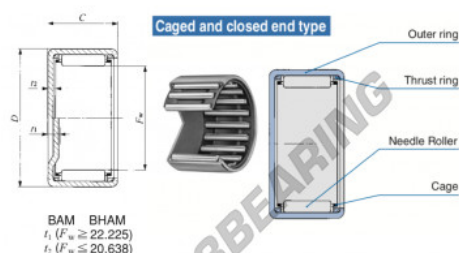

## Gusci a rullini BHAM910-IKO - BHAM910-IKO

<https://www.123cuscinetti.ch/cuscinetti-supporti/cuscinetti-rullini/gusci-rullini/bham910-iko>

Boundary dimensions mm(inch)		Standard mounting dimensions mm				Back to back	Back to back	Shoulder to shoulder	Shoulder to shoulder
P <sub>0</sub>	D	C	r	H	J7	Back to back	Back to back	Shoulder to shoulder	Shoulder to shoulder
						C	CF	CF	CF
14.288 (116)	20.638 (816)	15.88 (625)	1.3 (51.8)	14.288	14.277	20.638 (816)	625	11800	30000

## CARATTERISTICHE DEL PRODOTTO

Marchio	IKO
N° Ean13	3616060600165
Diametro interno	14.288 mm
Diametro interno	9/16" inch
Diametro esterno	20.638 mm
Diametro esterno	13/16" inch
Spessore	15.88 mm
Spessore	5/8" inch
Velocità limite	30000 rpm
Carico dinamico	9.28 kN
Carico statico	11.9 kN
Imballaggio	1