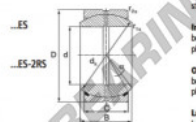

Snodi sferici GEEW GEZ114-ES-2RS-DURBAL - GEZ114-ES-2RS-DURBAL

<https://www.123cuscinetti.ch/cuscinetti-supporti/teste-snodo/geew/gez114-es-2rs-durbal>

GEZ114-ES-2RS

Sliding combination:

steel / steel

Lubrication: lubrication required

order number	d	measurement [mm]	C	D
GEZ 114 ES-2RS	114,300	100,013	85,725	177,800

type	inches	measurement [mm]				load rating	weight
		r15 min	r25 min	d₁	d₂		
GEZ ES / GEZ 114 ES-2RS	4 1/2"	1,0	1,0	120,0	6	3400	9,800

CARATTERISTICHE DEL PRODOTTO

Marchio	DURBAL
N° Ean13	3663952505572
Diametro interno	114.3 mm
Diametro esterno	177.8 mm
Spessore	85.725 mm
Tipo	GEEW
Peso	9800 g
Lubrificazione	con
Imballaggio	1

contatto@123cuscinetti.ch

CRT4 de Lesquin 60 Rue Du Haut De Sainghin 59273 Fretin FRANCE