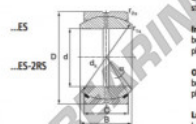

Snodi sferici GEEW GEZ101-ES-2RS-DURBAL - GEZ101-ES-2RS-DURBAL

<https://www.123cuscinetti.ch/cuscinetti-supporti/teste-snodo/geew/gez101-es-2rs-durbal>

GEZ101-ES-2RS

Sliding combination: steel / steel

Lubrication: lubrication required

order number type	d	measurement [mm] B	C	D
GEZ 101 ES-2RS	101,600	88,900	76,200	158,750

type	inches	measurement [mm]			is T1	load rating C₀ [kN]	weight [kg]
		r15 min	r25 min	d₀			
GEZ ES / GEZ 101 ES-2RS	4"	1,0	1,0	109,5	6	2650	7,000

CARATTERISTICHE DEL PRODOTTO

Marchio	DURBAL
N° Ean13	3663952505527
Diametro interno	101.6 mm
Diametro esterno	158.75 mm
Spessore	76.2 mm
Tipo	GEEW
Peso	7000 g
Lubrificazione	con
Imballaggio	1

contatto@123cuscinetti.ch

CRT4 de Lesquin 60 Rue Du Haut De Sainghin 59273 Fretin FRANCE