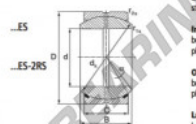

Snodi sferici GEEW GEZ101-ES-2RS-DURBAL - DGEZ101-ES-2RS-DURBAL

<https://www.123cuscinetti.ch/cuscinetti-supporti/teste-snodo/geew/dgez101-es-2rs-durbal>

GEZ101-ES-2RS

Sliding combination:

steel / steel

Lubrication: lubrication required

order number	d	measurement [mm]	C	D
GEZ 101 ES-2RS	101,600	88,900	76,200	158,750

type	inches	measurement [mm]			is	load rating	weight
		r15 min	r25 min	d₁			
GEZ ES / GEZ 101 ES-2RS	4"	1,0	1,0	109,5	6	2650	7,000

CARATTERISTICHE DEL PRODOTTO

Marchio	DURBAL
N° Ean13	3663952505527
Diametro interno	101.6 mm
Diametro esterno	158.75 mm
Spessore	76.2 mm
Tipo	GEEW
Peso	7000 g
Lubrificazione	con
Imballaggio	1

contatto@123cuscinetti.ch

CRT4 de Lesquin 60 Rue Du Haut De Sainghin 59273 Fretin FRANCE