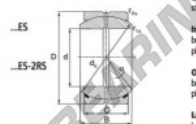

Snodi sferici GEEW GEZ95-ES-DURBAL - GEZ95-ES-DURBAL

<https://www.123cuscinetti.ch/cuscinetti-supporti/teste-snodo/geew/gez95-es-durbal>

GEZ95-ES

Sliding combination: steel / steel

Lubrication: lubrication required

order number type	d	B	C	D
GEZ 95 ES	95,250	83,337	71,425	149,225

type	inches	measurement [mm]			is T1	load rating C₀ [kN]	weight [kg]
		r15 min	r25 min	d₀			
GEZ ES / GEZ 95 ES-2RS	3 3/4"	1,0	1,0	100,0	6	2360	5,800

CARATTERISTICHE DEL PRODOTTO

Marchio	DURBAL
N° Ean13	3663952505480
Diametro interno	95.25 mm
Diametro esterno	149.225 mm
Spessore	71.425 mm
Tipo	GEEW
Peso	5800 g
Lubrificazione	con
Imballaggio	1

contatto@123cuscinetti.ch

CRT4 de Lesquin 60 Rue Du Haut De Sainghin 59273 Fretin FRANCE