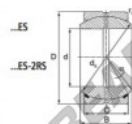

Snodi sferici GEEW GEZ63-ES-DURBAL - GEZ63-ES-DURBAL

<https://www.123cuscinetti.ch/cuscinetti-supporti/teste-snodo/geew/gez63-es-durbal>

GEZ63-ES

Sliding combination: steel / steel

Lubrication: lubrication required

order number type	d	B	C	D
GEZ 63 ES	63,500	55,550	47,625	100,013

type	inches	measurement [mm]				is T1	load rating C₁₀ [kN]	weight [kg]
		r15 min	r25 min	d₁	d			
GEZ ES / GEZ 63 ES-2RS	2 1/2"	0,6	1,0	92,0	6	1060	1,850	

CARATTERISTICHE DEL PRODOTTO

Marchio	DURBAL
N° Ean13	3663952505299
Diametro interno	63.5 mm
Diametro interno	2 1/2" inch
Diametro esterno	100.013 mm
Diametro esterno	3 15/16" inch
Spessore	47.625 mm
Spessore	1 7/8" inch
Tipo	GEEW
Peso	1850 g
Il filo	Filetto destro
Lubrificazione	con
Imballaggio	1

contatto@123cuscinetti.ch

CRT4 de Lesquin 60 Rue Du Haut De Sainghin 59273 Fretin FRANCE