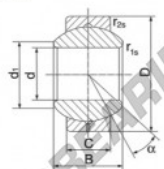

Snodi sferici GEEW GEBJ8-S-DURBAL - GEBJ8-S-DURBAL

<https://www.123cuscinetti.ch/cuscinetti-supporti/teste-snodo/geew/gebj8-s-durbal>

GEBJ8-S

Sliding combination:

steel / steel

Lubrication: lubrication required

order number	type	measurement [mm]			d_1 min
		B	C		
GEBJ 8 S		12	9,00		10,4

type	measurement [mm]		D	α [°]	load rating C_0 [kN]	weight [g]
	r_{1s} min	r_{1o} min				
GEBJ 8 S	0,3	0,3	19	13	20,0	0,016

CARATTERISTICHE DEL PRODOTTO

Marchio	DURBAL
N° Ean13	3663952503950
Diametro interno	8 mm
Diametro esterno	19 mm
Spessore	9 mm
Tipo	GEEW
Peso	16 g
Lubrificazione	con
Imballaggio	1

contatto@123cuscinetti.ch

CRT4 de Lesquin 60 Rue Du Haut De Sainghin 59273 Fretin FRANCE