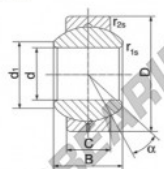

Snodi sferici GEEW GEBJ8-S-DURBAL - GEBJ8-S-DURBAL

<https://www.123cuscinetti.ch/cuscinetti-supporti/teste-snodo/geew/gebj8-s-durbal>

GEBJ8-S

Sliding combination:

steel / steel

Lubrication: lubrication required

order number	type	measurement [mm]			d₁ min
		B	C		
GEBJ 8 S		12	9,00		10,4

type	measurement [mm]		D	α [°]	load rating C₁₀ [kN]	weight [g]
	r_{1s} min	r_{1a} min				
GEBJ 8 S	0,3	0,3	19	13	20,0	0,016

CARATTERISTICHE DEL PRODOTTO

Marchio	DURBAL
N° Ean13	3663952503950
Diametro interno	8 mm
Diametro esterno	19 mm
Spessore	9 mm
Tipo	GEEW
Peso	16 g
Lubrificazione	con
Imballaggio	1

contatto@123cuscinetti.ch

CRT4 de Lesquin 60 Rue Du Haut De Sainghin 59273 Fretin FRANCE