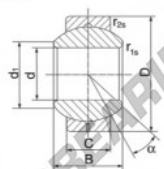

Snodi sferici GEEW GEBJ5-S-DURBAL - GEBJ5-S-DURBAL

<https://www.123cuscinetti.ch/cuscinetti-supporti/teste-snodo/geew/gebj5-s-durbal>

GEBJ5-S

Sliding combination:

steel / steel

Lubrication: lubrication required

order number	type	measurement [mm]		
GEBJ 5 S	5	8	6,00	7,7

type	r1s min	measurement [mm]	D	d	load rating	weight
		r1o min		[mm]	[kN]	[g]
GEBJ 5 S	0,3	0,3	13	13	9,0	0,007

CARATTERISTICHE DEL PRODOTTO

Marchio	DURBAL
N° Ean13	3663952503912
Diametro interno	5 mm
Diametro interno	0.197" inch
Diametro esterno	13 mm
Diametro esterno	0.512" inch
Spessore	6 mm
Spessore	0.236" inch
Tipo	GEEW
Peso	7 g
Lubrificazione	con
Imballaggio	1

contatto@123cuscinetti.ch

CRT4 de Lesquin 60 Rue Du Haut De Sainghin 59273 Fretin FRANCE