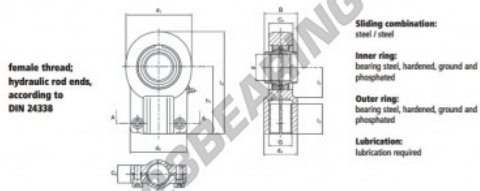

Teste a snodo TAPR GIHN-KL-80LO-DURBAL - GIHN-KL-80LO-DURBAL

<https://www.123cuscinetti.ch/cuscinetti-supporti/teste-snodo/tapr/gihn-kl-80lo-durbal>

GIHN-KL-80LO

* without grease nipple

order number		measurement [mm]							
right hand thread	left hand thread	d	d₁	G	d₂	B	C₁	C₂	
GIHN-KL 80 LO		80	168	M 64 x 3	90,0	148	80	66	48

type	l₁ min	measurement [mm]		l₁	load rating C₀ [kN]	weight [kg]
GIHN-K / GIHN-KL 80 LO	86	180	270,0	78	695,0	14,50

CARATTERISTICHE DEL PRODOTTO

Marchio	DURBAL
N° Ean13	3663952500409
Diametro interno	80 mm
Diametro esterno	168 mm
Spessore	66 mm
Tipo	TAPR
Peso	14500 g
Il filo	Filetto sinistro
Lubrificazione	con
Imballaggio	1

contatto@123cuscinetti.ch

CRT4 de Lesquin 60 Rue Du Haut De Sainghin 59273 Fretin FRANCE