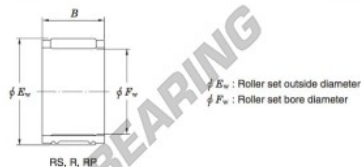

Cuscinetti a rullini RSU424730-JTEKT - RSU424730-KOYO

<https://www.123cuscinetti.ch/cuscinetti-supporti/cuscinetti-rullini/rullini/rsu424730-koyo>

Needle roller and cage assemblies 

Boundary dimensions (mm)			Basic load ratings (kN)		Limiting speeds (min ⁻¹)	Bearing No.	Special series (Cage)	[Outer] Mass (g)
F_w	E_w	B	C_r	C_{10}	Oil lub.			
42	47	30	31.9	69.8	11 000	RSU424730	Double split	58

CARATTERISTICHE DEL PRODOTTO

Marchio	JTEKT
N° Ean13	3663952468310
Diametro interno	42 mm
Diametro esterno	47 mm
Spessore	30 mm
Peso	58 g
Imballaggio	1

contatto@123cuscinetti.ch

CRT4 de Lesquin 60 Rue Du Haut De Sainghin 59273 Fretin FRANCE