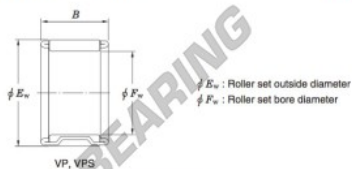

Cuscinetti a rullini 25VPU3020B-JTEKT - 25VPU3020B-KOYO

<https://www.123cuscinetti.ch/cuscinetti-supporti/cuscinetti-rullini/rullini/25vpu3020b-koyo>

Needle roller and cage assemblies Koyo

Boundary dimensions (mm)			Basic load ratings (kN)		Limiting speeds (min ⁻¹)	Bearing No.	Special series (Cage)	[Outer] Mass (g)
F_w	E_w	B	C_r	C_0	Oil lub.			
25	30	20	16.6	25.3	18 000	25VPU3020B	Double split	16

CARATTERISTICHE DEL PRODOTTO

Marchio	JTEKT
N° Ean13	3663952466781
Diametro interno	25 mm
Diametro esterno	30 mm
Spessore	20 mm
Peso	16 g
Imballaggio	1

contatto@123cuscinetti.ch

CRT4 de Lesquin 60 Rue Du Haut De Sainghin 59273 Fretin FRANCE