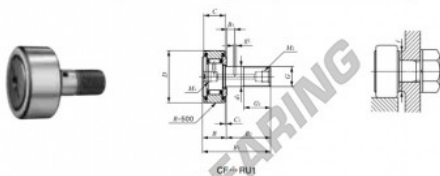

Rotelle con perno CF-RU1-12-1-IKO - CF-RU1-12-1-IKO

<https://www.123cuscinetti.ch/cuscinetti-supporti/cuscinetti-sfera/rotelle-perno/cf-ru1-12-1-iko>

IKO

CAM FOLLOWERS

Centralized Lubrication Type Cam Followers With Cage/With Screwdriver Slot

Stud dia. mm	Identification number		Mass (Ref.) g	Boundary dimensions mm				
	With crowned outer ring	With cylindrical outer ring		D	C	d ₁	G	G ₁
12	CF-RU1-12-1		105	32	14	12	M12 x 1.5	13

B _{max}	B _{1max}	B ₂	B ₃	C ₁	g ₂	M ₁	M ₂	f ₁ Min. mm	Mounting dimension f ₂ mm	Maximum tightening torque N-m	Basic dynamic load rating C N	Basic static load rating C ₀ N	Maximum allowable static load N
15.2	40.2	25	—	0.6	—	MBx 0.75		0.6	21	23.9	7 910	9 790	9 790

CARATTERISTICHE DEL PRODOTTO

Marchio	IKO
N° Ean13	3616060461629
Diametro interno	12 mm
Diametro esterno	32 mm
Spessore	14 mm
Peso	105 g
Imballaggio	1

contatto@123cuscinetti.ch

CRT4 de Lesquin 60 Rue Du Haut De Sainghin 59273 Fretin FRANCE