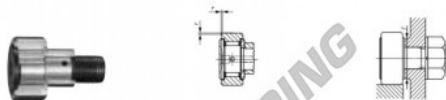

## Rotelle con perno CFE24-1-V-IKO - CFE24-1-V-IKO

<https://www.123cuscinetti.ch/cuscinetti-supporti/cuscinetti-sfera/rotelle-perno/cfe24-1-v-iko>

IKO

### CAM FOLLOWERS

Eccentric Type Cam Followers Full Complement Type/With Screwdriver Slot

Outside diameter of eccentric roller mm	Identification number				Mass (Ref.)			
	Shield type		Sealed type		g	D	C	d <sub>e</sub>
	With crowned outer ring	With cylindrical outer ring	With crowned outer ring	With cylindrical outer ring				
33	CFE 24-1 V				1 220	72	29	33