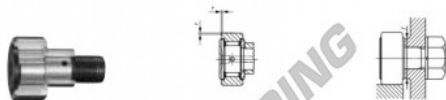

## Rotelle con perno CFE24-V-IKO - CFE24-V-IKO

<https://www.123cuscinetti.ch/cuscinetti-supporti/cuscinetti-sfera/rotelle-perno/cfe24-v-iko>

IKO

### CAM FOLLOWERS

Eccentric Type Cam Followers Full Complement Type/With Screwdriver Slot

Outside diameter of eccentric roller mm	Identification number				Mass (Ref.)									
	Shield type		Sealed type		g	D	C	d <sub>e</sub>						
33	With crowned outer ring	With cylindrical outer ring	With crowned outer ring	With cylindrical outer ring	900	62	29	33						
<b>CFE 24 V</b>														
Boundary dimensions mm														
G	B <sub>3</sub>	B <sub>max</sub>	B <sub>2</sub> max	B <sub>2</sub>	C <sub>1</sub>	B <sub>1</sub>	G <sub>1</sub>	r <sub>1</sub> min	Eccentricity E	Mounting dimension f Min. mm	Maximum tightening torque N·m	Basic dynamic load rating C N	Basic static load rating C <sub>0</sub> N	Maximum allowable static load N
M24 × 1.5	25.5	30.6	80.1	49.5	0.8	8	24	1	0.8	40	215	46 800	92 000	52 000

## CARATTERISTICHE DEL PRODOTTO

Marchio	IKO
N° Ean13	3616060461247
Diametro interno	33 mm
Diametro esterno	62 mm
Spessore	29 mm
Peso	900 g
Imballaggio	1

[contatto@123cuscinetti.ch](mailto:contatto@123cuscinetti.ch)