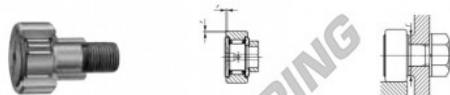

## Rotelle con perno CFE30-1-IKO - CFE30-1-IKO

<https://www.123cuscinetti.ch/cuscinetti-supporti/cuscinetti-sfera/rotelle-perno/cfe30-1-iko>

IKO

### CAM FOLLOWERS

Eccentric Type Cam Followers **With Cage/With Screwdriver Slot**

Outside diameter of eccentric roller mm	Identification number						Mass (Ref.)			
	Shield type			Sealed type			Ø	D	C	d <sub>2</sub>
	With crowned outer ring	With cylindrical outer ring	CFE 30-1	With crowned outer ring	With cylindrical outer ring					
41			CFE 30-1				2 190	85	35	41