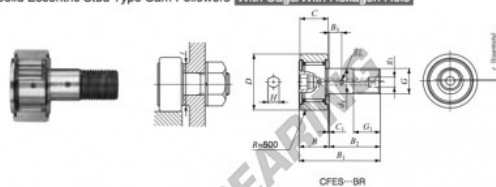

Rotelle con perno CFES10-1-BR-IKO - CFES10-1-BR-IKO

<https://www.123cuscinetti.ch/cuscinetti-supporti/cuscinetti-sfera/rotelle-perno/cfes10-1-br-iko>

CAM FOLLOWERS

Solid Eccentric Stud Type Cam Followers With Cage/With Hexagon Hole

Stud dia. mm	Identification number								Mass (Ref.)							
	Shield type				Sealed type				g	D	C	d _i				
	With crowned outer ring	With cylindrical outer ring	With crowned outer ring	With cylindrical outer ring	With crowned outer ring	With cylindrical outer ring	With crowned outer ring	With cylindrical outer ring								
10	CFES 10-1 BR								60	26	12	10				
Boundary dimensions mm																
G	G ₁	B max	B ₁ max	B ₂	B ₃	C ₁	g ₁	g ₂	H	ε ⁽¹⁾ K _{max}	Mounting dimension f Min. mm	Maximum spinning torque N-m	Basic dynamic load rating C N	Basic static load rating C ₀ N	Maximum allowable static load N	
M10×1.25	12	13.2	36.2	23	—	0.6	—	—	4	0.3	0.3	16	13.8	5 430	6 890	6 890

CARATTERISTICHE DEL PRODOTTO

Marchio	IKO
N° Ean13	3663952443485
Diametro interno	10 mm
Diametro esterno	26 mm
Spessore	12 mm
Imballaggio	1

contatto@123cuscinetti.ch

CRT4 de Lesquin 60 Rue Du Haut De Sainghin 59273 Fretin FRANCE