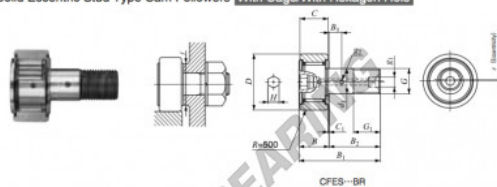

### CAM FOLLOWERS

Solid Eccentric Stud Type Cam Followers With Cage/With Hexagon Hole

Stud dia. mm	Identification number								Mass (Ref.)							
	Shield type				Sealed type				g	D	C	d <sub>1</sub>				
	With crowned outer ring	With cylindrical outer ring	With crowned outer ring	With cylindrical outer ring	With crowned outer ring	With cylindrical outer ring	With crowned outer ring	With cylindrical outer ring								
6	CFES	6	BR						18.5	16	11	6				
Boundary dimensions mm																
G	G <sub>1</sub>	B	B <sub>1</sub>	B <sub>2</sub>	B <sub>3</sub>	C <sub>1</sub>	g <sub>1</sub>	g <sub>2</sub>	H	ε	Mounting dimension f Min. mm	Maximum tightening torque N·m	Basic dynamic load rating C N	Basic static load rating C <sub>0</sub> N	Maximum allowable static load N	
M 6×1	8	12.2	28.2	16	—	0.6	—	—	3	0.3	0.25	11	2.7	3 660	3 650	1 980

## CARATTERISTICHE DEL PRODOTTO

Marchio	IKO
N° Ean13	3663952443362
Diametro interno	6 mm
Diametro esterno	16 mm
Spessore	11 mm
Imballaggio	1

[contatto@123cuscinetti.ch](mailto:contatto@123cuscinetti.ch)