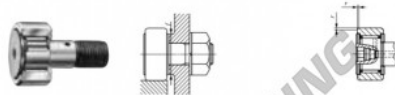

## Rotelle con perno CF12-B-IKO - CF12-B-IKO

<https://www.123cuscinetti.ch/cuscinetti-supporti/cuscinetti-sfera/rotelle-perno/cf12-b-iko>

### CAM FOLLOWERS

Standard Type Cam Followers With Cage/With Hexagon Hole

CF-B

Stud dia. mm	Identification number				Mass (Ref.) g	D	C	d <sub>1</sub>	G
	Shield type With covered outer ring	Shield type With cylindrical outer ring	Sealed type With covered outer ring	Sealed type With cylindrical outer ring					
12		<b>CF 12 B</b>			95	30	14	12	M12×1.5

## CARATTERISTICHE DEL PRODOTTO

Marchio	IKO
N° Ean13	3663952442839
Diametro interno	12 mm
Diametro esterno	30 mm
Spessore	14 mm
Imballaggio	1

[contatto@123cuscinetti.ch](mailto:contatto@123cuscinetti.ch)