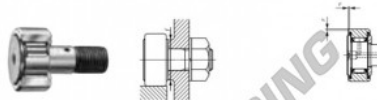

## Rotelle con perno CF30-2-UU-IKO - CF30-2-UU-IKO

<https://www.123cuscinetti.ch/cuscinetti-supporti/cuscinetti-sfera/rotelle-perno/cf30-2-uu-iko>

### CAM FOLLOWERS

Standard Type Cam Followers With Cage/With Screwdriver Slot

CF-UU

Stud dia. mm	Identification number				Mass (Ref.) g	D	C	d <sub>1</sub>	G
	Shield type		Sealed type						
	With crowned outer ring	With cylindrical outer ring	With crowned outer ring	With cylindrical outer ring					
30				<b>CF 30-2 UU</b>	2 220	90	35	30	M30×1.5

## CARATTERISTICHE DEL PRODOTTO

Marchio	IKO
N° Ean13	3663952441672
Diametro interno	30 mm
Diametro esterno	90 mm
Spessore	35 mm
Imballaggio	1

[contatto@123cuscinetti.ch](mailto:contatto@123cuscinetti.ch)