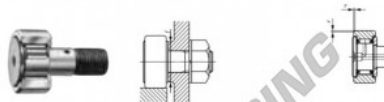

## Rotelle con perno CF30-IKO - CF30-IKO

<https://www.123cuscinetti.ch/cuscinetti-supporti/cuscinetti-sfera/rotelle-perno/cf30-iko>

### CAM FOLLOWERS

Standard Type Cam Followers With Cage/With Screwdriver Slot

CF

Stud dia. mm	Identification number				Mass (Ref.)				
	Shield type		Sealed type		g	D	C	d <sub>1</sub>	G
	With crowned outer ring	With cylindrical outer ring	With crowned outer ring	With cylindrical outer ring					
30	CF 30				1 870	80	35	30	M30×1.5