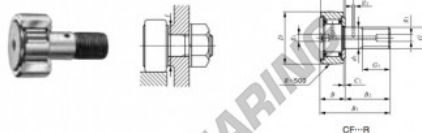

Rotelle con perno CF30-R-IKO - CF30-R-IKO

<https://www.123cuscinetti.ch/cuscinetti-supporti/cuscinetti-sfera/rotelle-perno/cf30-r-iko>

CAM FOLLOWERS

Standard Type Cam Follower With Cage/With Screwdriver Slot

Stud dia. mm	Identification number				Mass (Ref.)				
	Shield type		Sealed type		g	D	C	d ₁	G
	With crowned outer ring	With cylindrical outer ring	With crowned outer ring	With cylindrical outer ring					
30	CF 30	R			1 870	80	35	30	M30×1.5

Boundary dimensions mm										Mounting dimension f Min. mm	Maximum tightening torque N·m	Ball dynamic load rating C N	Ball static load rating C ₀ N	Maximum allowable static load N	
G ₁	B	B ₁	B ₂	B ₃	C ₁	g ₁	g ₂	r _s max	(°)						
32	37	max	100	max	63	15	1	8	4	1	49	438	45 400	85 100	85 100

CARATTERISTICHE DEL PRODOTTO

Marchio	IKO
N° Ean13	3663952441566
Diametro interno	30 mm
Diametro esterno	80 mm
Spessore	35 mm
Imballaggio	1

contatto@123cuscinetti.ch

CRT4 de Lesquin 60 Rue Du Haut De Sainghin 59273 Fretin FRANCE