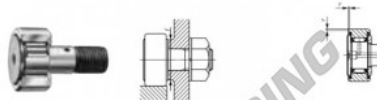

Rotelle con perno CF24-UU-IKO - CF24-UU-IKO

<https://www.123cuscinetti.ch/cuscinetti-supporti/cuscinetti-sfera/rotelle-perno/cf24-uu-iko>

CAM FOLLOWERS

Standard Type Cam Followers With Cage/With Screwdriver Slot

CF-UU

Stud dia. mm	Identification number				Mass (Ref.)				
	Shield type		Sealed type		g	D	C	d ₁	G
	With crowned outer ring	With cylindrical outer ring	With crowned outer ring	With cylindrical outer ring					
24				CF 24 UU	815	62	29	24	M24×1.5

CARATTERISTICHE DEL PRODOTTO

Marchio	IKO
N° Ean13	3663952441511
Diametro interno	24 mm
Diametro esterno	62 mm
Spessore	29 mm
Imballaggio	1

contatto@123cuscinetti.ch

CRT4 de Lesquin 60 Rue Du Haut De Sainghin 59273 Fretin FRANCE