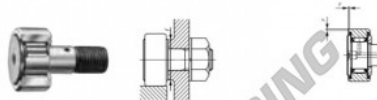

Rotelle con perno CF20-UU-IKO - CF20-UU-IKO

<https://www.123cuscinetti.ch/cuscinetti-supporti/cuscinetti-sfera/rotelle-perno/cf20-uu-iko>

CAM FOLLOWERS

Standard Type Cam Followers With Cage/With Screwdriver Slot

CF-UU

Stud dia. mm	Identification number				Mass (Ref.) g	D	C	d ₁	G
	Shield type		Sealed type						
	With crowned outer ring	With cylindrical outer ring	With crowned outer ring	With cylindrical outer ring					
20					480	52	24	20	M20×1.5

CARATTERISTICHE DEL PRODOTTO

Marchio	IKO
N° Ean13	3663952441436
Diametro interno	20 mm
Diametro esterno	52 mm
Spessore	24 mm
Imballaggio	1

contatto@123cuscinetti.ch

CRT4 de Lesquin 60 Rue Du Haut De Sainghin 59273 Fretin FRANCE